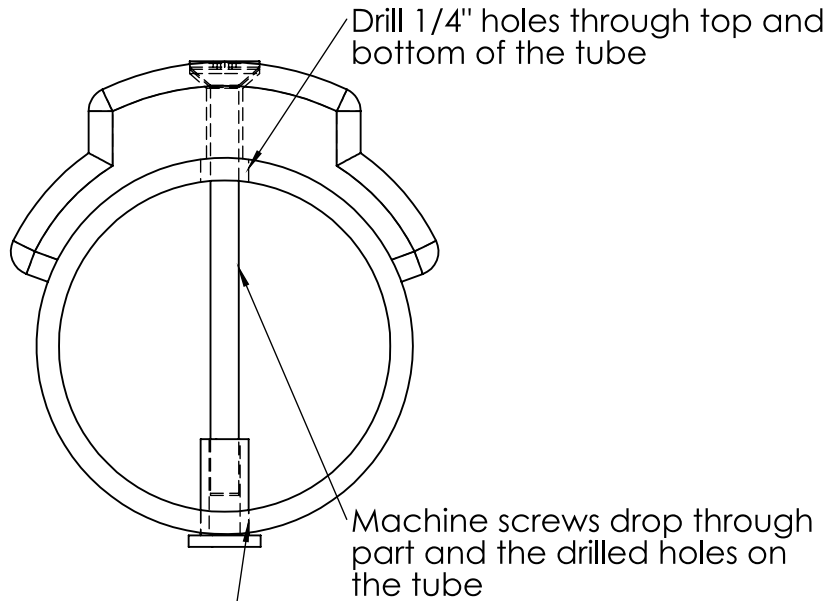

Cast Aluminum with clear anodize

1.6" OD - PN# HAND1.6
PN# OAKHAND1.6
1.9" OD - PN# HAND1.9
PN# OAKHAND1.9

Barrel Nut inserts into the bottom hole.