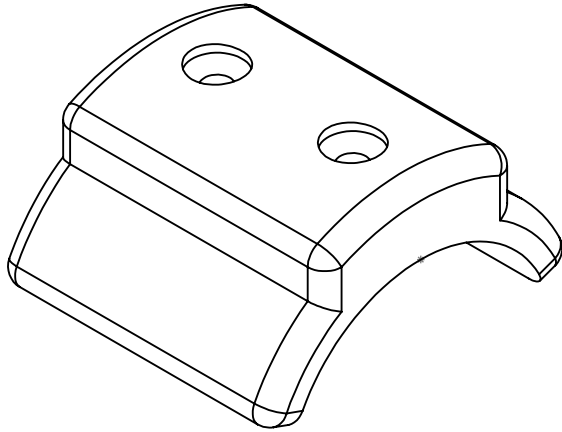

Cast Aluminum with clear anodize

1.6" OD - PN# HAND1.6
PN# OAKHAND1.6
1.9" OD - PN# HAND1.9
PN# OAKHAND1.9

Barrel Nut inserts into the bottom hole.